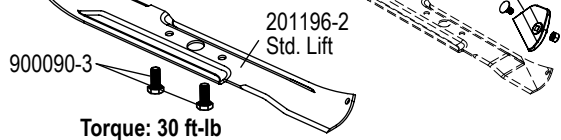

PART NO.	DESCRIPTION	Qty
201037-1	Spring, Clutch	
201042-1	Rubber Grommet, Clutch Cable	
201044-1	Screw, BBC - Specialty, 3/8x24,	
201046-1	Clamp, BBC Cable	
201058-1	Clutch, Complete	
201059-1	Baffle, Plastic	
201060-1	Grommet, Plastic - Snap In	3
201061-1	Spacer, BBC to Crankshaft	
201063-1	Frame, Grass bag	
201066-1	Mulch Plug	
201107-1	Piston Stop	
201108-1	Allen Wrench, 8 mm	
201109-1	Combination Wrench	
201110-1	Tool Kit Compl	
201133-1	Lower Clutch	
201192-1	High Vent Grass Bag - Soft Bottom	
201193-1	Wing Kit Comp. Bravo 21" Blade	
201196-2	Blade, Standard Lift	
201245-1	Belt, 3L - 33"	
201261-1	Cable, Throttle Control	
201262-1	Pulley, V-belt 56 mm	
201264-1	Belt Guide, Engine Pulley	
201265-1	Spring, Throttle Control	
201429-1	Cable, Blade Brake Clutch	
900004-1	Screw, Self Tapping #10 x 5/8	3
900022-1	Screw, Hex - Flange M8x16	3
900034-1	Set Screw, M6x6	2
900090-3	Screw, Hex M10x16	2
900092-1	Screw, Thread Rolling 3/8-16x1in	4
905000-1	Flange Nut, Locking - M6	
910009-1	Key, Woodruff 4x16	2