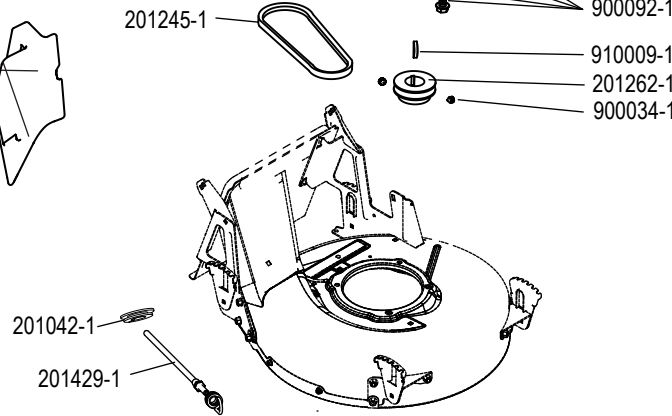

BRAVO 21 BBC - MODEL #: 21-210

Kawasaki Engine Model FJ180V AM24

(Available from Kawasaki Engine Dealers)
Kawasaki Governor Spring for 3300 RPM
Kawasaki part #: 39129-2128 (Yellow)

SERVICE TIPS