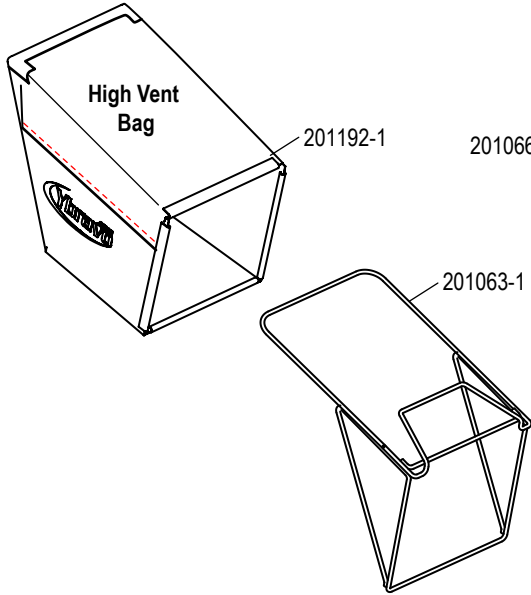

BRAVO 21 BBC - MODEL #: 21-210

Kawasaki Engine Model FJ180V AM24

(Available from Kawasaki Engine Dealers)
Kawasaki Governor Spring for 3300 RPM
Kawasaki part #: 39129-2128 (Yellow)

SERVICE TIPS