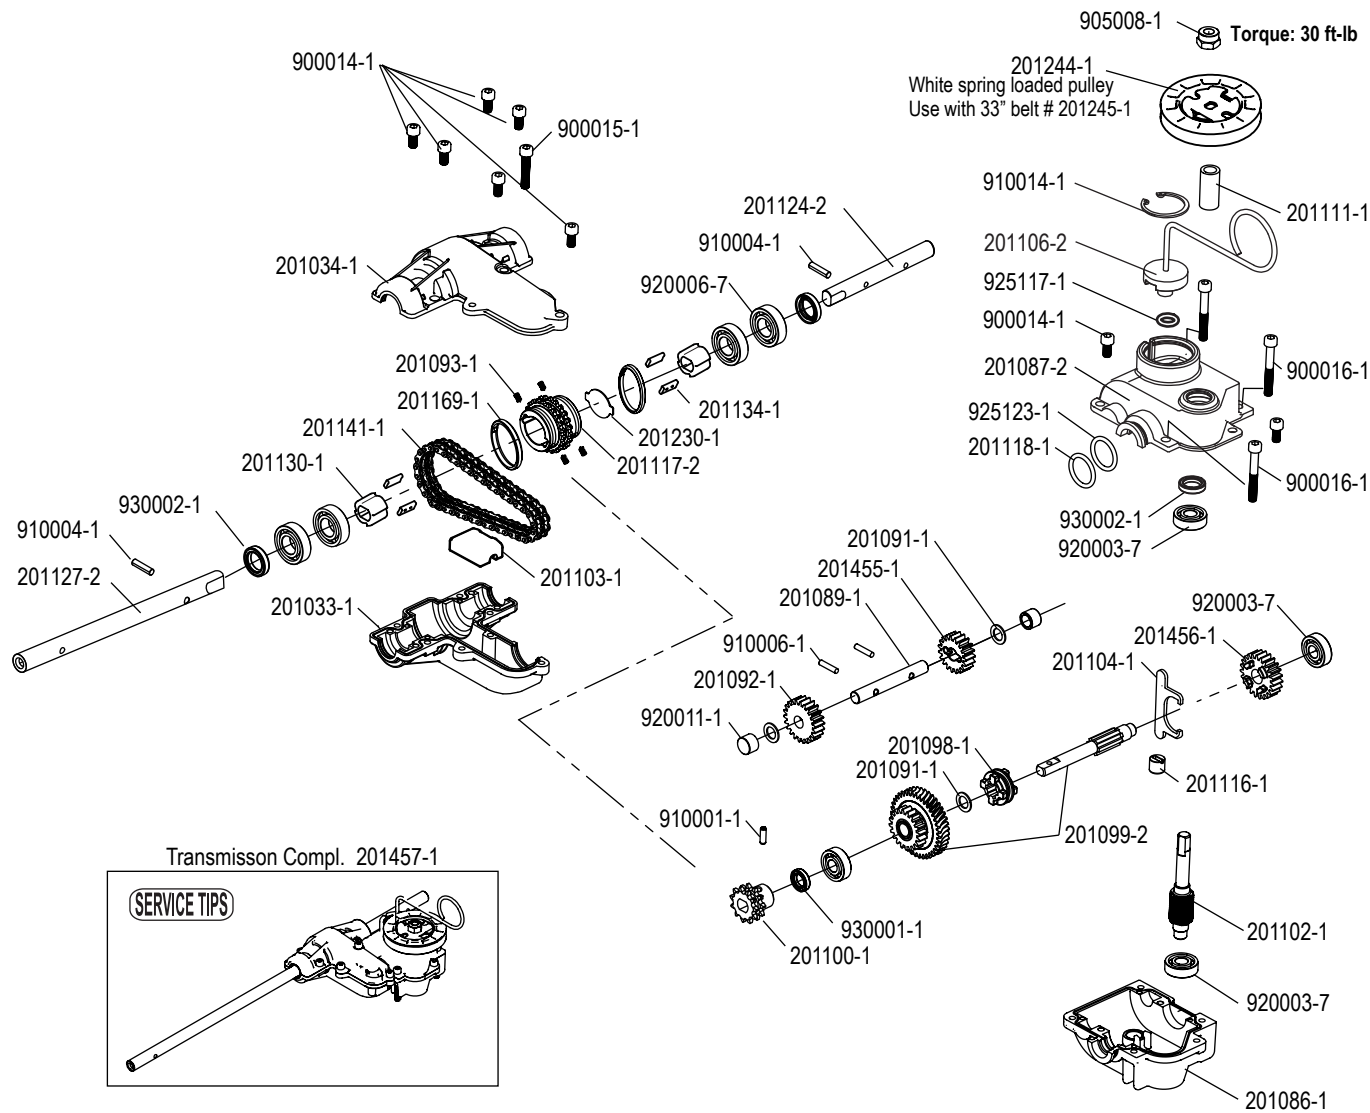

BRAVO 21 BBC - MODEL #: 21-210

PART NO	DESCRIPTION	Qty
201033-1	Chain Housing, Lower	
201034-1	Chain Housing, Upper	
201086-1	Gearbox Housing, Lower	
201087-2	Gearbox Housing, Upper	
201089-1	Shaft, 10x75	
201091-1	Washer, 10x16x1	3
201092-1	Gear, Z=22	
201093-1	Spring, Ratchet	4
201098-1	Shift Lock	
201099-2	Worm Gear and Shaft	
201100-1	Chain Gear Z=11	
201102-1	Worm, Input Shaft	
201103-1	Chain Tensioner	
201104-1	Shift Fork	
201106-2	Shift Lever	
201111-1	Bushing, Input Shaft	
201116-1	Bushing, Shift Fork	
201117-2	Chain Gear Z=22	
201118-1	O-ring, Plastic	
201124-2	Drive Shaft, Short	
201127-2	Drive Shaft, Long	
201130-1	Gear, Freewheel	2
201134-1	Pawl	4
201141-1	Chain, Duplex 25H - 42DL	
201169-1	Retaining Ring, Plastic	2
201230-1	Washer, Chain Gear	
201244-1	Pulley compl, White - 83 mm	
201455-1	Gear, Z=18	
201456-1	Gear, Z=24	
201457-1	Transmission Complete	
900014-1	Screw, Allen M6x12	8
900015-1	Screw, Allen M6x30	1
900016-1	Screw, Allen M6x45	3
905008-1	Hex Nut, M10	
910001-1	Spring Pin, 4x16	
910004-1	Spring Pin, 5X20	2
910006-1	Pin, Solid 4x18	2
910014-1	Retaining Ring, 36X1.5	
920003-7	Ball Bearing, 6000 2RS	4
920011-1	Needle Bearing, BK1010	2
920006-7	Ball Bearing, 6002 2RS	4
925117-1	O-Ring, 1/2" x 3/16"	
925123-1	O-Ring, 7/8" x 3/32"	
930001-1	Oil Seal, 10X18X4	
930002-1	Oil Seal, 15X24X5	3