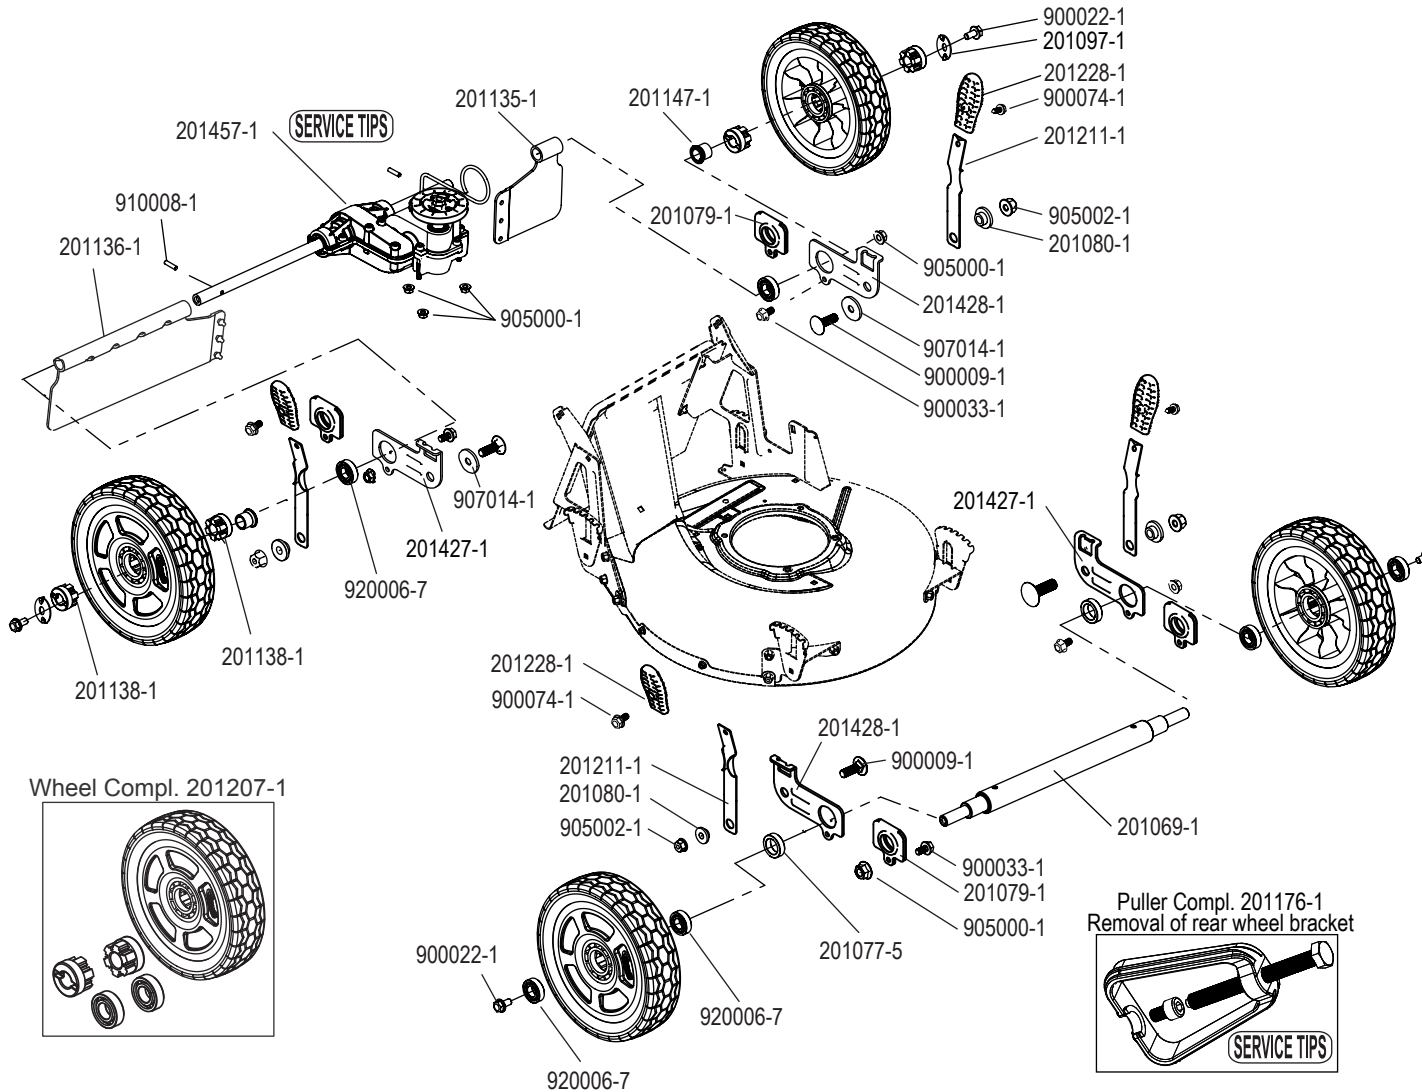

BRAVO 21 BBC - MODEL #: 21-210

PART NO.	DESCRIPTION	Qty
201069-1	Front Axle	
201077-5	Bushing, Front Wheel Bracket	2
201079-1	Bearing Cover, Wheel Bracket	4
201080-1	Bushing, Flange 13/22 x 8	4
201097-1	Washer, Rear Wheel	2
201135-1	Guard, Rubber - Short	
201136-1	Guard, Rubber - Long	
201138-1	Insert, Rear Wheel	4
201147-1	Bushing, Rear Axle - Plastic	2
201176-1	Puller Assembly, See Service Tips	
201207-1	Wheel Comp., Solid Rubber Tire	
201211-1	Height Adjustment Lever	4
201228-1	Handle, Height Adjustment Lever	4
201427-1	Wheel Bracket, R. Rear/L. Front	2
201428-1	Wheel Bracket, L. Rear/R. Front	2
201457-1	Transmission Assembly, White Pulley	
900009-1	Carriage Bolt, M8x25	4
900022-1	Bolt, Hex - Flange M8x16	4
900033-1	Screw, Hex M6x12	4
900074-1	Screw, Self Tapping #10 x 1/2	4
905000-1	Flange Nut, Locking - M6	7
905002-1	Flange Nut, Locking - M8	4
907014-1	Washer, 8x30x1.6 (5/16x1.1/4x1/16)	2
910008-1	Pin, Solid 5X28	2
920006-7	Ball Bearing, 6002 2RS	6