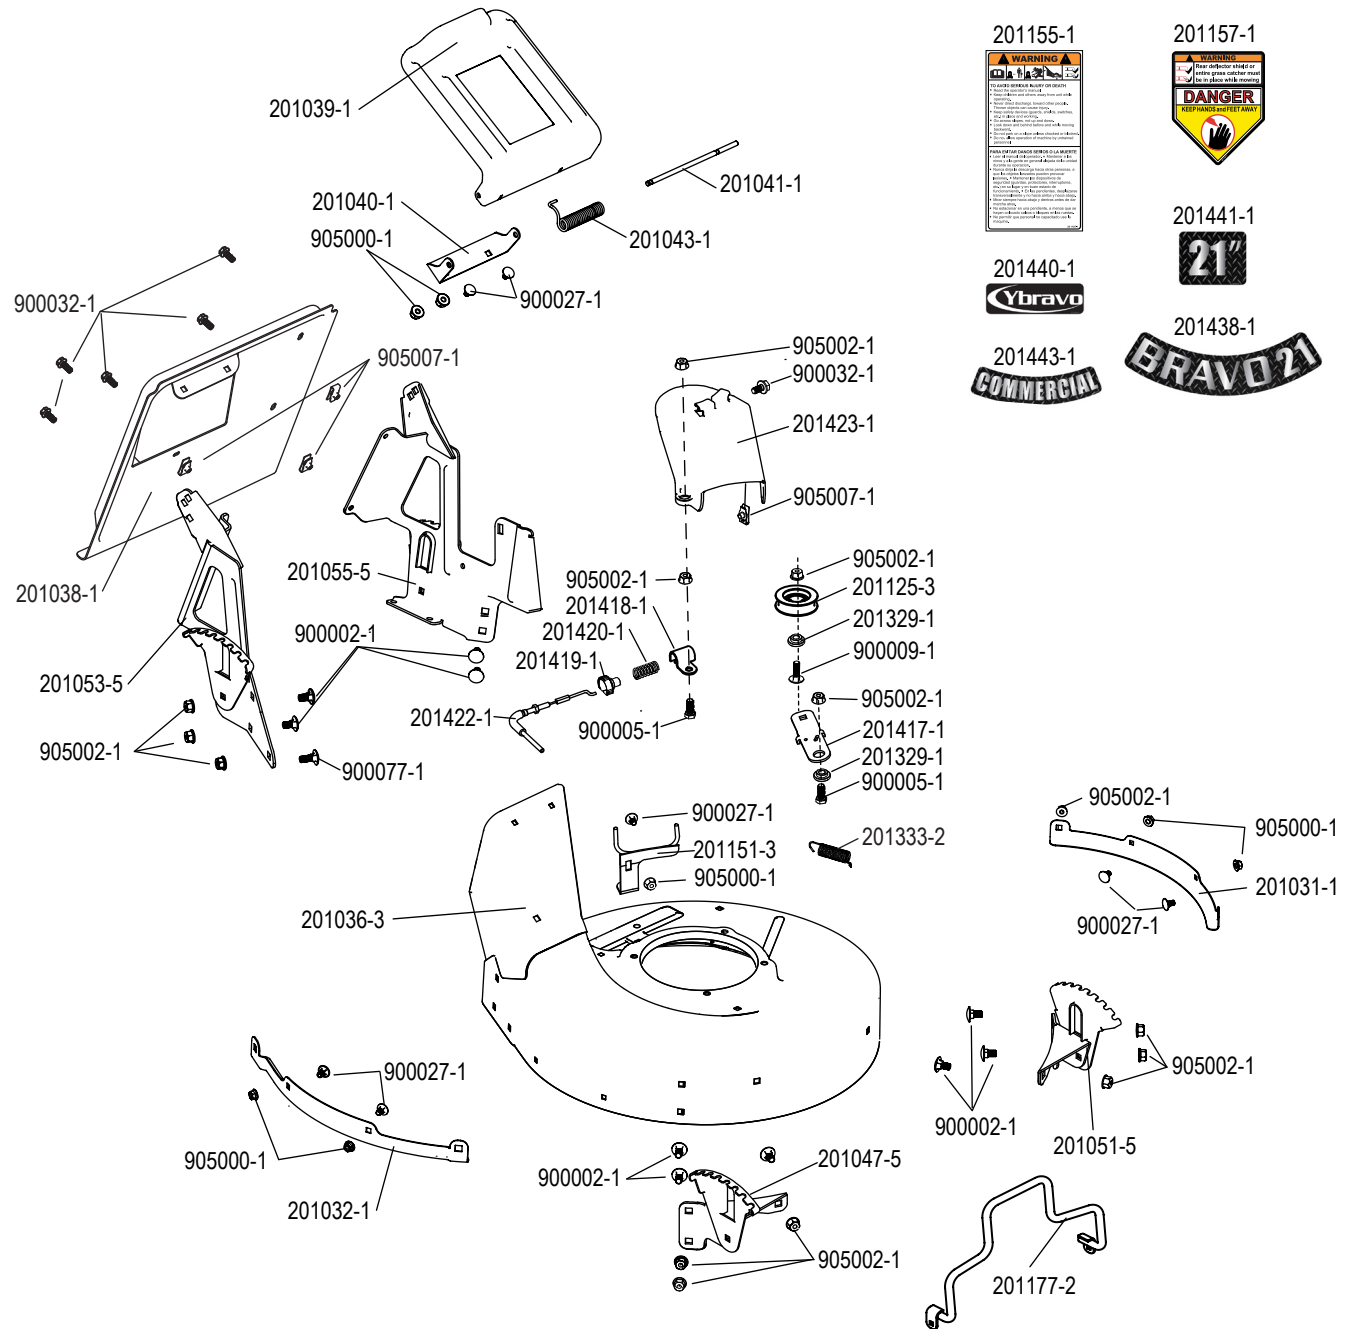

BRAVO 21 BBC - MODEL #: 21-210

PART NO.	DESCRIPTION	Qty
21031-1	Wear Strip, Left Side	
21032-1	Wear Strip, Right Side	
21036-3	Mower Deck, Silver	
21038-1	Plate, Catcher	
21039-1	Rear Door, Catcher Plate	
21040-1	Bracket, Rear Door	
21041-1	Shaft, Rear Door	
21043-1	Spring, Rear Door	
21047-5	Bracket, R.F. Assembly, Black 4.5"	
21051-5	Bracket, L.F. Assembly, Black 4.5"	
21053-5	Bracket, R.R. Assembly, Black 4.5"	
21055-5	Bracket, L.R. Assembly, Black 4.5"	
21125-3	Pulley, Belt Tension	
21151-3	Bracket, Belt Guide	
21155-1	Decal, Rear Door	
21157-1	Decal, Finger Warning	
21177-2	Engine Guard, Black	
21329-1	Bushing, Flange 15/22 x 8	2
21333-2	Spring, Belt Tension Arm	
21417-1	Arm, Belt Tension Pulley	
21418-1	Bracket, Drive Cable	
21419-1	Knob, Drive Cable Adjustment	
21420-1	Spring, Drive Cable	
21422-1	Cable, Drive Engagement	
21423-1	Belt Cover, Bravo 21	
21438-1	Deck Decal, "Bravo 21"	
21440-1	Engine Decal, "Ybravo"	
21441-1	Deck Size Decal - 21"	
21443-1	Deck Decal, "Commercial"	
900002-1	Carriage Bolt, M8x16	11
900005-1	Bolt, Hex, M8x20	2
900009-1	Carriage Bolt, M8x25	
900027-1	Carriage Bolt, M6X12	7
900032-1	Screw, Hex - Flange M6x16	6
900077-1	Carriage Bolt, M8x20	
905000-1	Flange Nut, Locking - M6	7
905002-1	Flange Nut, Locking - M8	15
905007-1	Clip Nut, M6	6