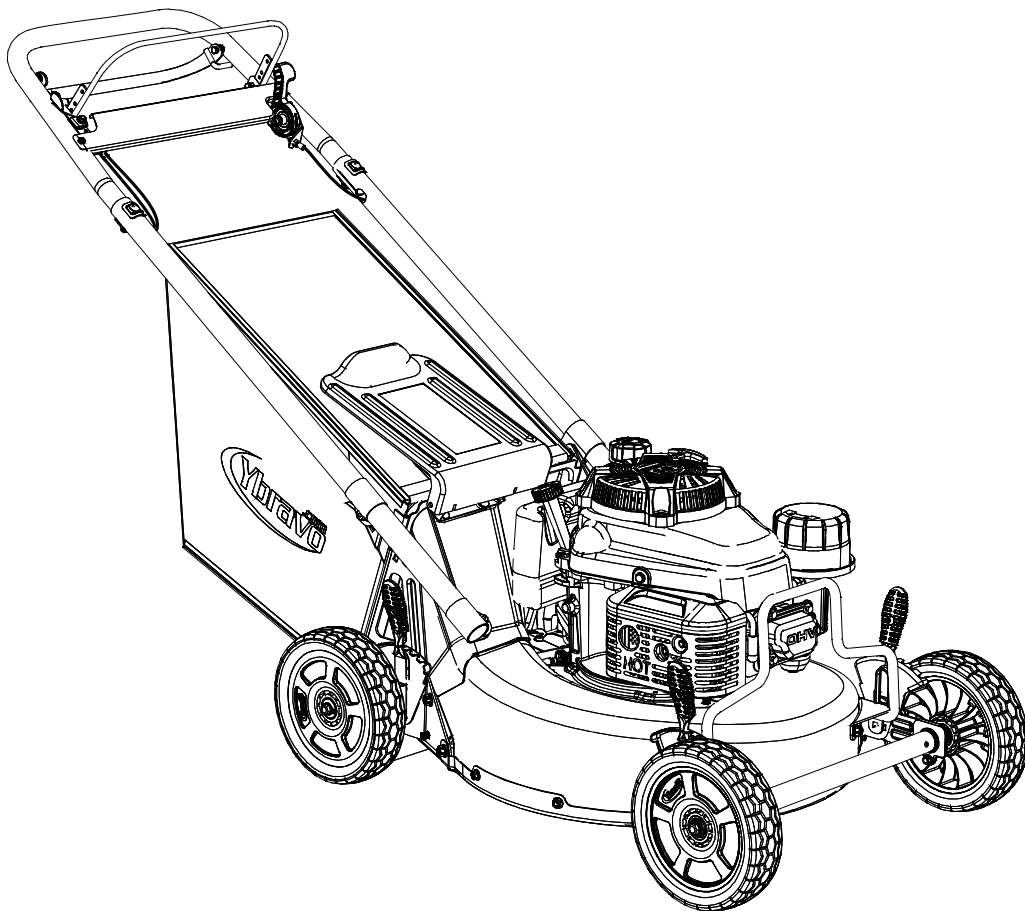

# ILLUSTRATED PARTS LIST

## BRAVO 21 Mower

Model: 21-210 BBC

# BRAVO 21 BBC - MODEL #: 21-210

PART NO.	DESCRIPTION	Qty
201012-1	Washer, Handle Clamp	4
201013-1	Sleeve, 6x 10x24	
201020-1	Spring, Throttle Control	
201022-2	Lower Handle Tube, Black	2
201024-4	Handle Clamp, Silver	4
201261-1	Cable, Throttle Control	
201265-1	Spring, Throttle Control	
201404-1	U-handle	
201405-1	Control Panel	
201410-1	Bail, Upper	
201411-1	Bail, Lower	
201413-1	Bushing, 6x 10x7	5
201414-1	Throttle Control	
201415-1	Bail Lock	
201416-1	Spring, Bail Lock	
201422-1	Cable, Drive Engagement	
201429-1	Cable, Blade Brake Clutch	
201437-1	Decal, Control Panel	
201446-1	Handle Tube, Left, Black	
201447-1	Handle Tube, Right, Black	
900020-1	Carriage Bolt, M6x45	2
900026-1	Screw, Hex - Flange M6x35	
900032-1	Screw, Hex - Flange M6x16	
900033-1	Screw, Hex M6x12	4
900074-1	Screw, Self Tapping #10 x 1/2	4
900077-1	Carriage Bolt, M8x20	4
905000-1	Flange Nut, Locking - M6	4
905002-1	Flange Nut, Locking - M8	4

# BRAVO 21 BBC - MODEL #: 21-210

PART NO.	DESCRIPTION	Qty
201069-1	Front Axle	
201077-5	Bushing, Front Wheel Bracket	2
201079-1	Bearing Cover, Wheel Bracket	4
201080-1	Bushing, Flange 13/22 x 8	4
201097-1	Washer, Rear Wheel	2
201135-1	Guard, Rubber - Short	
201136-1	Guard, Rubber - Long	
201138-1	Insert, Rear Wheel	4
201147-1	Bushing, Rear Axle - Plastic	2
201176-1	Puller Assembly, See Service Tips	
201207-1	Wheel Comp., Solid Rubber Tire	
201211-1	Height Adjustment Lever	4
201228-1	Handle, Height Adjustment Lever	4
201427-1	Wheel Bracket, R. Rear/L. Front	2
201428-1	Wheel Bracket, L. Rear/R. Front	2
201457-1	Transmission Assembly, White Pulley	
900009-1	Carriage Bolt, M8x25	4
900022-1	Bolt, Hex - Flange M8x16	4
900033-1	Screw, Hex M6x12	4
900074-1	Screw, Self Tapping #10 x 1/2	4
905000-1	Flange Nut, Locking - M6	7
905002-1	Flange Nut, Locking - M8	4
907014-1	Washer, 8x30x1.6 (5/16x1.1/4x1/16)	2
910008-1	Pin, Solid 5X28	2
920006-7	Ball Bearing, 6002 2RS	6