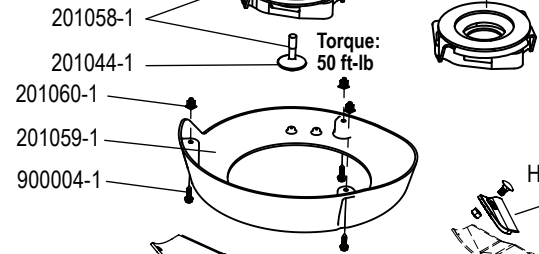

PART NO.	DESCRIPTION	Qty
201037-1	Spring, Clutch	
201042-1	Rubber Grommet, Clutch Cable	
201044-1	Screw, BBC - Specialty, 3/8x24,	
201046-1	Clamp, BBC Cable	
201058-1	Clutch, Complete	
201059-1	Baffle, Plastic	
201060-1	Grommet, Plastic - Snap In	3
201061-1	Spacer, BBC to Crankshaft	
201063-1	Frame, Grass bag	
201066-1	Mulch Plug	
201107-1	Piston Stop	
201108-1	Allen Wrench, 8 mm	
201109-1	Combination Wrench	
201110-1	Tool Kit Compl	
201133-1	Lower Clutch	
201192-1	High Vent Grass Bag - Soft Bottom	
201193-1	Wing Kit Comp. Bravo 21" Blade	
201196-2	Blade, Standard Lift	
201245-1	Belt, 3L - 33"	
201261-1	Cable, Throttle Control	
201262-1	Pulley, V-belt 56 mm	
201264-1	Belt Guide, Engine Pulley	
201265-1	Spring, Throttle Control	
201429-1	Cable, Blade Brake Clutch	
900004-1	Screw, Self Tapping #10 x 5/8	3
900022-1	Screw, Hex - Flange M8x16	3
900034-1	Set Screw, M6x6	2
900090-3	Screw, Hex M10x16	2
900092-1	Screw, Thread Rolling 3/8-16x1in	4
905000-1	Flange Nut, Locking - M6	
910009-1	Key, Woodruff 4x16	2