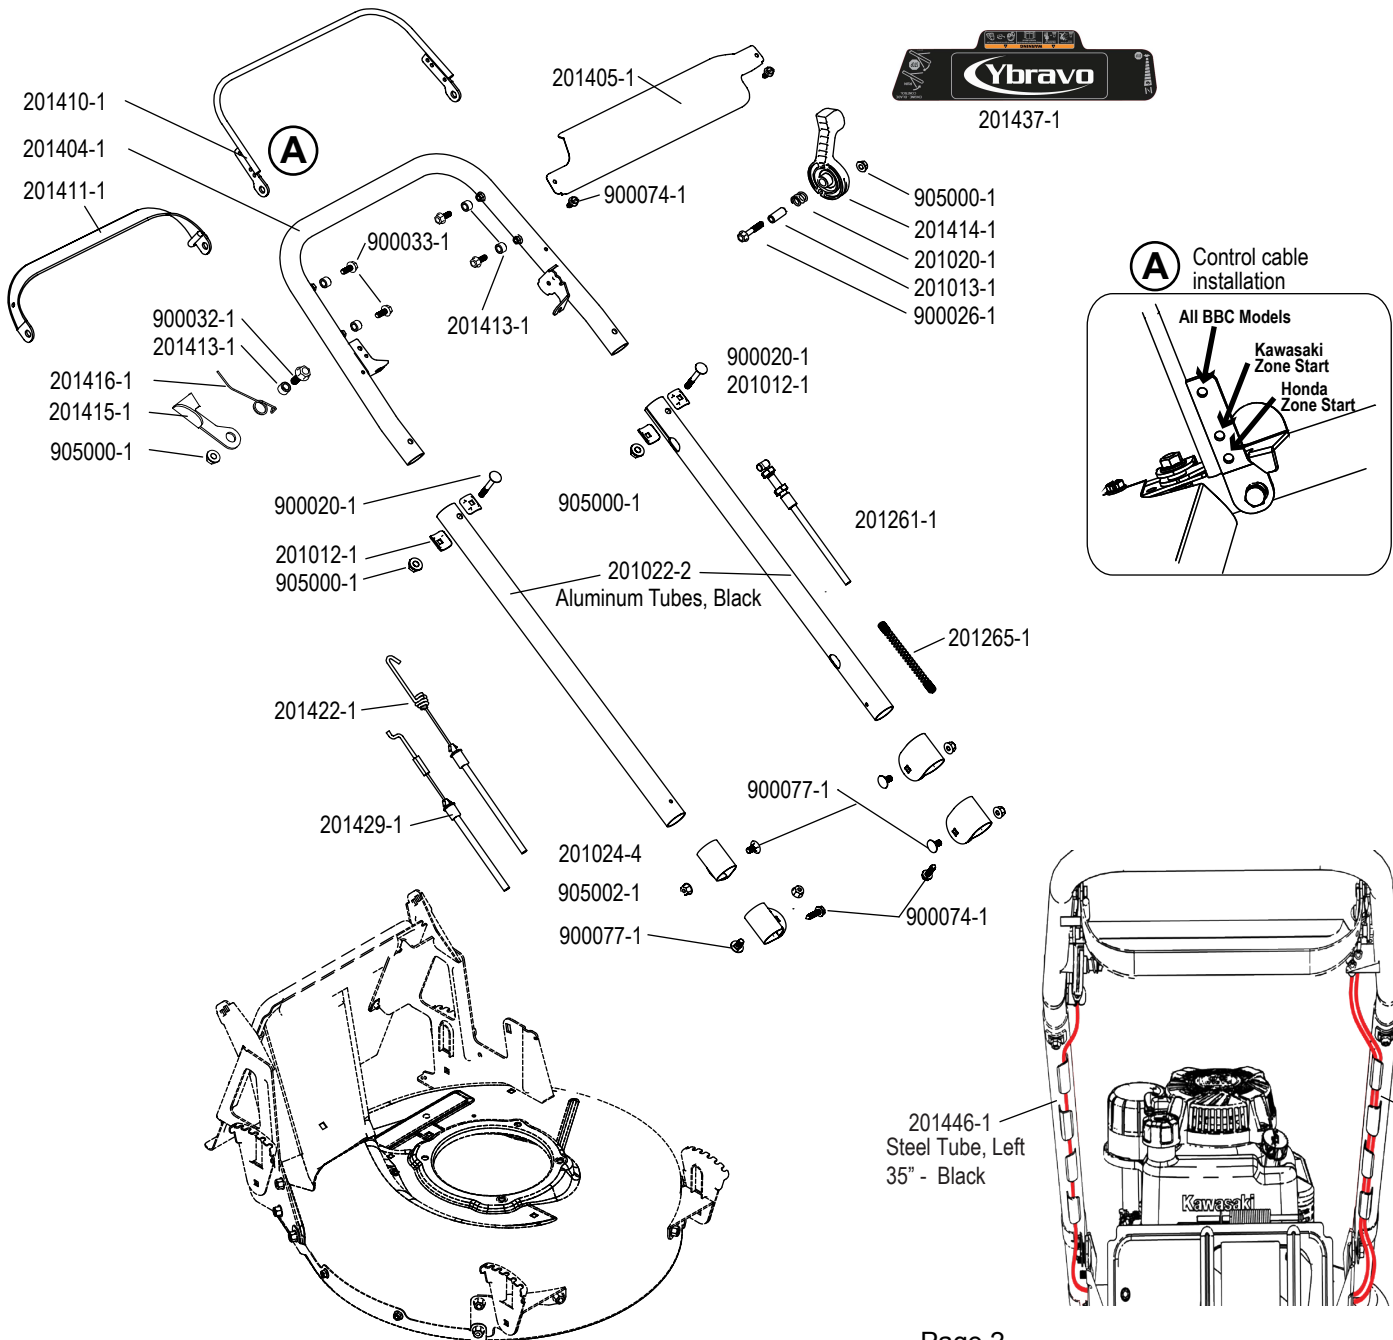

# BRAVO 21 BBC - MODEL #: 21-210

PART NO.	DESCRIPTION	Qty
201012-1	Washer, Handle Clamp	4
201013-1	Sleeve, 6x 10x24	
201020-1	Spring, Throttle Control	
201022-2	Lower Handle Tube, Black	2
201024-4	Handle Clamp, Silver	4
201261-1	Cable, Throttle Control	
201265-1	Spring, Throttle Control	
201404-1	U-handle	
201405-1	Control Panel	
201410-1	Bail, Upper	
201411-1	Bail, Lower	
201413-1	Bushing, 6x 10x7	5
201414-1	Throttle Control	
201415-1	Bail Lock	
201416-1	Spring, Bail Lock	
201422-1	Cable, Drive Engagement	
201429-1	Cable, Blade Brake Clutch	
201437-1	Decal, Control Panel	
201446-1	Handle Tube, Left, Black	
201447-1	Handle Tube, Right, Black	
900020-1	Carriage Bolt, M6x45	2
900026-1	Screw, Hex - Flange M6x35	
900032-1	Screw, Hex - Flange M6x16	
900033-1	Screw, Hex M6x12	4
900074-1	Screw, Self Tapping #10 x 1/2	4
900077-1	Carriage Bolt, M8x20	4
905000-1	Flange Nut, Locking - M6	4
905002-1	Flange Nut, Locking - M8	4

# BRAVO 21 BBC - MODEL #: 21-210

PART NO.	DESCRIPTION	Qty
201069-1	Front Axle	
201077-5	Bushing, Front Wheel Bracket	2
201079-1	Bearing Cover, Wheel Bracket	4
201080-1	Bushing, Flange 13/22 x 8	4
201097-1	Washer, Rear Wheel	2
201135-1	Guard, Rubber - Short	
201136-1	Guard, Rubber - Long	
201138-1	Insert, Rear Wheel	4
201147-1	Bushing, Rear Axle - Plastic	2
201176-1	Puller Assembly, See Service Tips	
201207-1	Wheel Comp., Solid Rubber Tire	
201211-1	Height Adjustment Lever	4
201228-1	Handle, Height Adjustment Lever	4
201427-1	Wheel Bracket, R. Rear/L. Front	2
201428-1	Wheel Bracket, L. Rear/R. Front	2
201457-1	Transmission Assembly, White Pulley	
900009-1	Carriage Bolt, M8x25	4
900022-1	Bolt, Hex - Flange M8x16	4
900033-1	Screw, Hex M6x12	4
900074-1	Screw, Self Tapping #10 x 1/2	4
905000-1	Flange Nut, Locking - M6	7
905002-1	Flange Nut, Locking - M8	4
907014-1	Washer, 8x30x1.6 (5/16x1.1/4x1/16)	2
910008-1	Pin, Solid 5X28	2
920006-7	Ball Bearing, 6002 2RS	6