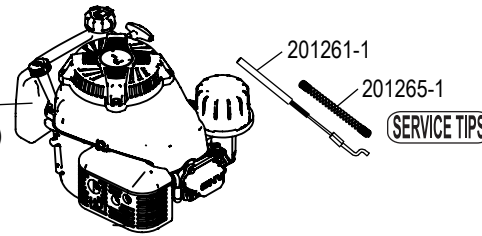

BRAVO 21 BBC - MODEL #: 21-210

Kawasaki Engine Model FJ180V AM24

(Available from Kawasaki Engine Dealers)
Kawasaki Governor Spring for 3300 RPM
Kawasaki part #: 39129-2128 (Yellow)

SERVICE TIPS